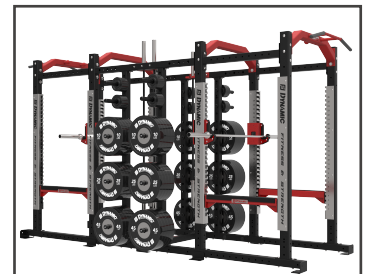

DOUBLE POWER RACK DP

Dynamic Fitness & Strength's premium rack series adds even more safety with the Ultra Pro Power Rack. Its heavy-duty cage adds additional support to the safety arms while the U-shaped base brings extra stand-alone support. The 2" lock notch anchor points provide more efficient height adjustments. Customization options, American-made craftsmanship, USA-steel and state-of-the-art processes make this the ultimate rack system.

Features:

- 2-Inch Adjustable Anchor Point Increments
- Laser-Cut Numbering
- U-Base Design for Greater Structural Integrity and Storage Options
- (2) NOTCH-LOCK J-Cups & (4) 34" Safety Arms
- (2) Multi-Grip Chin Station
- (4) Barbell Storage
- (20) Plate Storage Pegs
- Intensive Multi-Stage Pretreatment Process for Long-Lasting Powder-Coat Finish

700110
features powder-coated upright wraps

Bumper plates and Barbells shown for display purposes only. Not included with unit.

700120
features chrome-plated upright wraps

PICK YOUR COLORS!
Textured or gloss powder coated finish
COLOR-MATCHING ALSO AVAILABLE.

700110/700120

Ultra Pro™ Series DOUBLE POWER RACK DP

Specifications:

FRAME: 5" X 3" 7-Gauge Structural Steel Tubing

WEIGHT: 1513 LBS

DIMENSIONS: 75" W x 95" H x 162" L