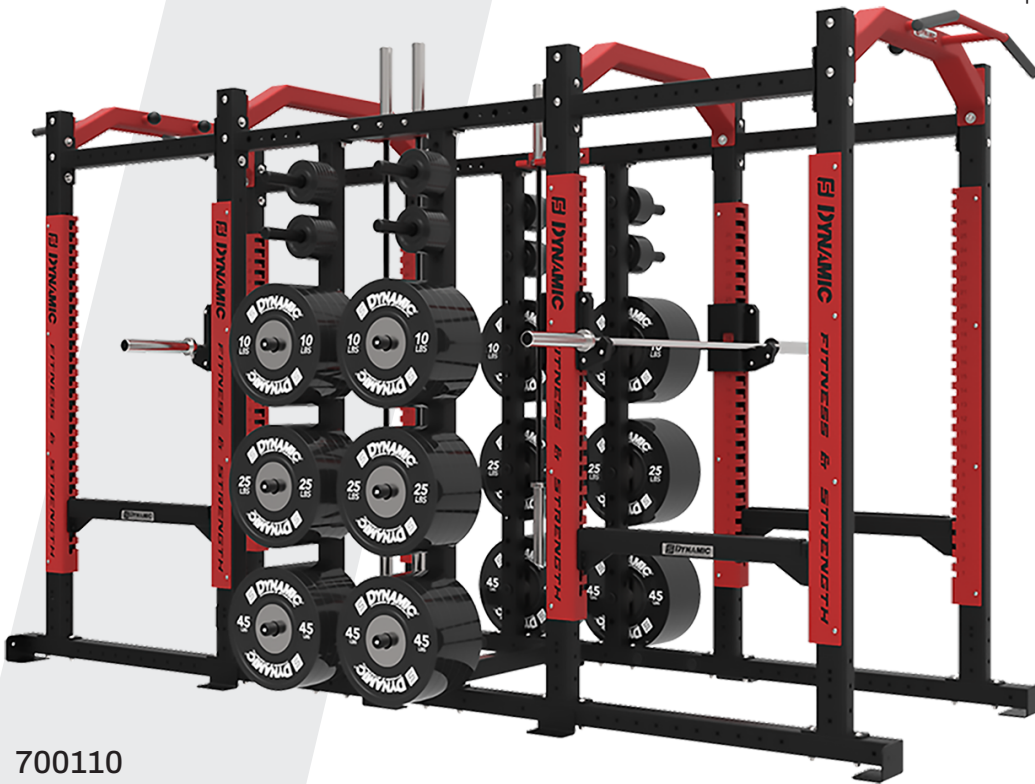

DOUBLE POWER RACK DP

Dynamic Fitness & Strength's premium rack series adds even more safety with the Ultra Pro Power Rack. Its heavy-duty cage adds additional support to the safety arms while the U-shaped base brings extra stand-alone support. The 2" lock notch anchor points provide more efficient height adjustments. Customization options, American-made craftsmanship, USA-steel and state-of-the-art processes make this the ultimate rack system.

Features:

- 2-Inch Adjustable Anchor Point Increments
- Laser-Cut Numbering
- U-Base Design for Greater Structural Integrity and Storage Options
- (2) NOTCH-LOCK J-Cups & (4) 34" Safety Arms
- (2) Multi-Grip Chin Station
- (4) Barbell Storage
- (20) Plate Storage Pegs
- Intensive Multi-Stage Pretreatment Process for Long-Lasting Powder-Coat Finish

700110
features powder-coated upright wraps

Bumper plates and Barbells shown for display purposes only. Not included with unit.

700120
features chrome-plated upright wraps

PICK YOUR COLORS!
Textured or gloss powder coated finish
COLOR-MATCHING ALSO AVAILABLE.

700110/700120

Ultra Pro™ Series DOUBLE POWER RACK DP

Specifications:

FRAME: 5" X 3" 7-Gauge Structural Steel Tubing

WEIGHT: 1513 LBS

DIMENSIONS: 75" W x 95" H x 162" L