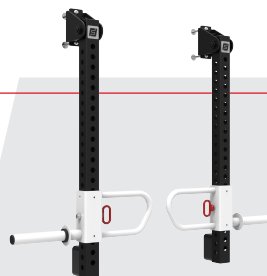

Athletic Training Arms